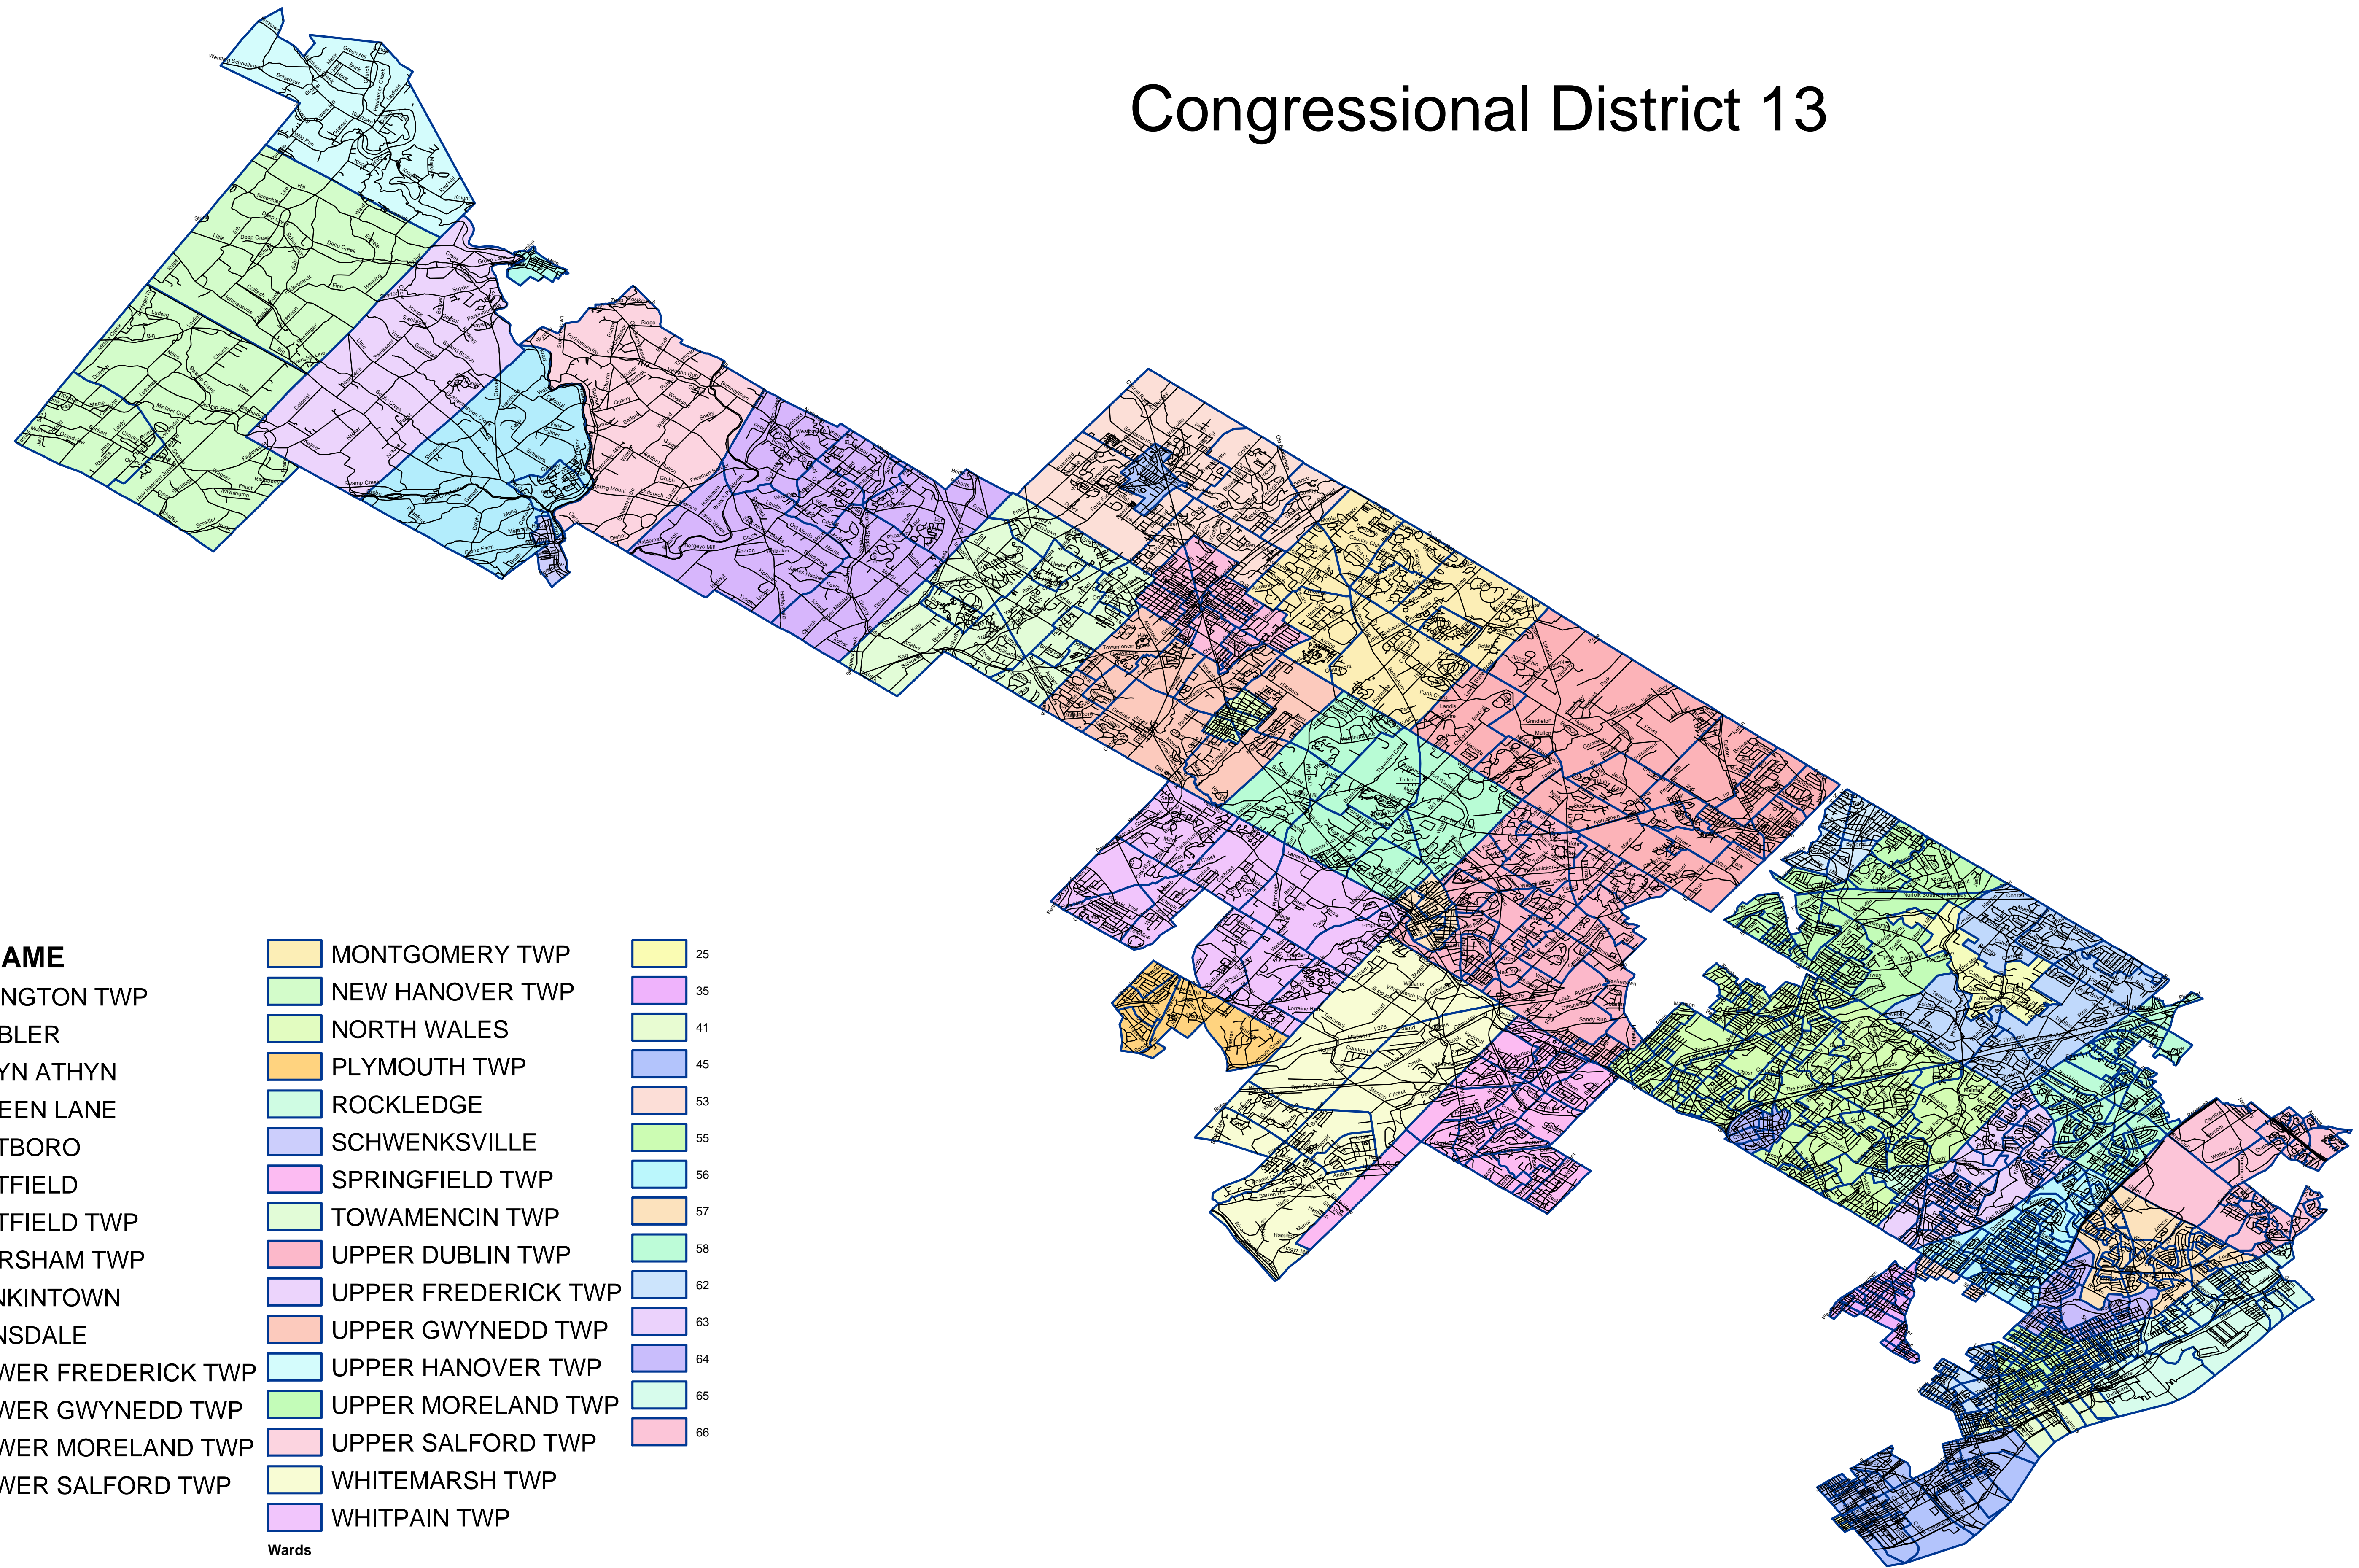

Congressional District 13

Legend

MCD_NAME

ABINGTON TWP	MONTGOMERY TWP	25
AMBLER	NEW HANOVER TWP	35
BRYN ATHYN	NORTH WALES	41
GREEN LANE	PLYMOUTH TWP	45
HATBORO	ROCKLEDGE	53
HATFIELD	SCHWENKSVILLE	55
HATFIELD TWP	SPRINGFIELD TWP	56
HORSHAM TWP	TOWAMENCIN TWP	57
JENKINTOWN	UPPER DUBLIN TWP	58
LANSDALE	UPPER FREDERICK TWP	62
LOWER FREDERICK TWP	UPPER GWYNEDD TWP	63
LOWER GWYNEDD TWP	UPPER HANOVER TWP	64
LOWER MORELAND TWP	UPPER MORELAND TWP	65
LOWER SALFORD TWP	UPPER SALFORD TWP	66
	WHITEMARSH TWP	
	WHITPAIN TWP	

Wards